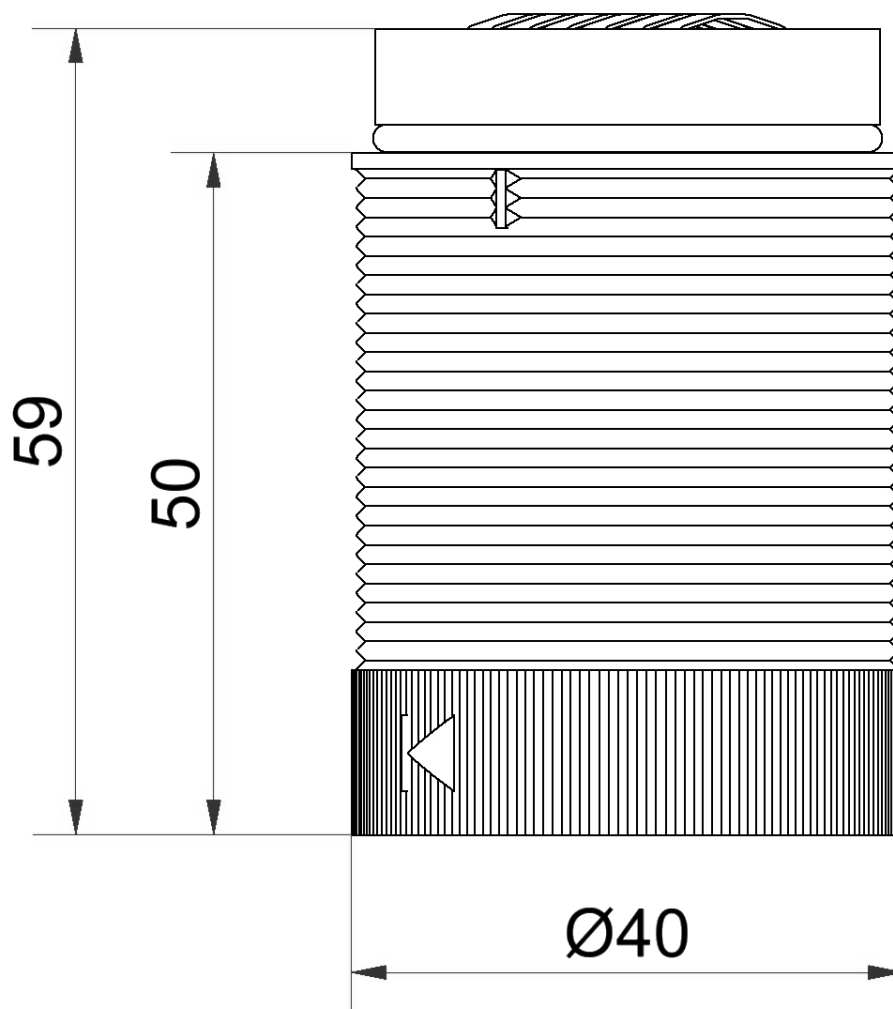

KombiSIGN 40 / ClassicLOOK
TwinLIGHT 24VAC/DC WH

DRAWING

! For additional installation and mounting information, refer to the appropriate user guide at www.werma.com. This printed copy is for information only and is subject to alteration.