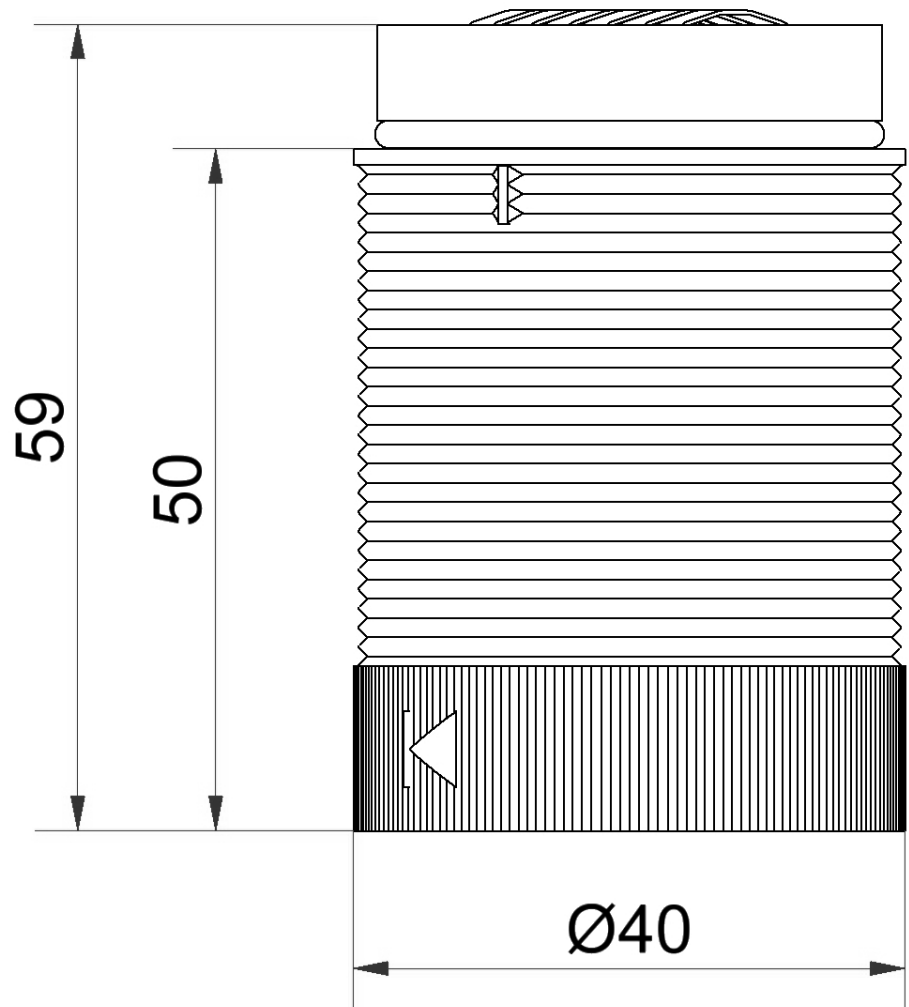

KombiSIGN 40 / ClassicLOOK
TwinLIGHT Classic 24VAC/DC BU

DRAWING

! For additional installation and mounting information, refer to the appropriate user guide at www.werma.com. This printed copy is for information only and is subject to alteration.