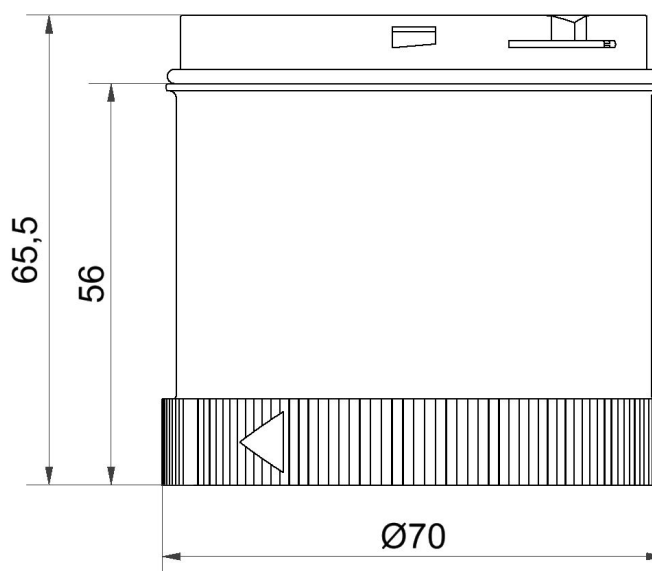

KombiSIGN 71 / Permanent Beacon 641

Perm. light element 12-230VAC/DC CL

DRAWING

For additional installation and mounting information, refer to the appropriate user guide at www.werma.com. This printed copy is for information only and is subject to alteration.