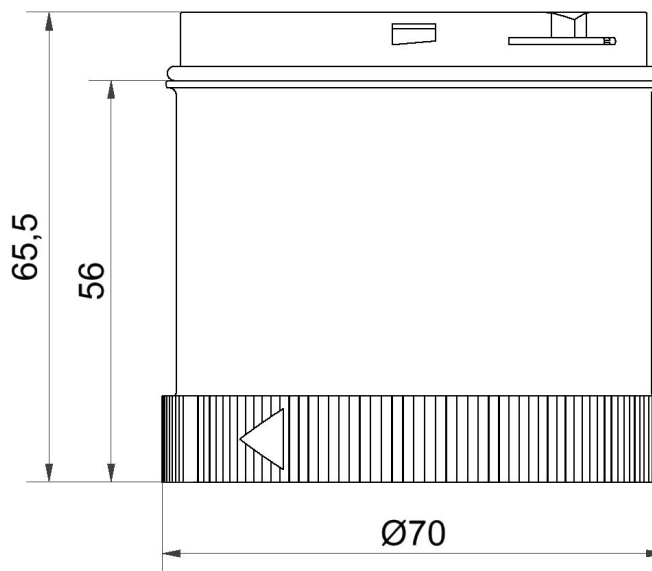

Modular Signal Towers / KombiSIGN 72
TwinLIGHT Classic 24VAC/DC RD

DRAWING

For additional installation and mounting information, refer to the appropriate user guide at www.werma.com. This printed copy is for information only and is subject to alteration.