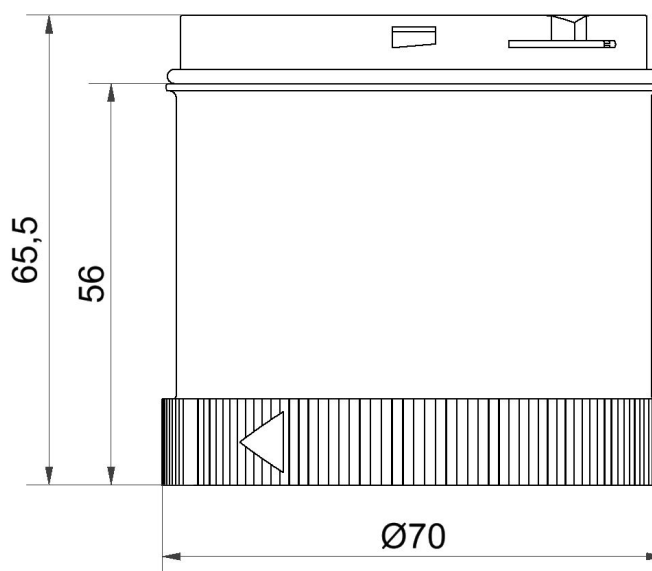

Modular Signal Towers / KombiSIGN 72
TwinLIGHT Classic 24VAC/DC GN

DRAWING

For additional installation and mounting information, refer to the appropriate user guide at www.werma.com. This printed copy is for information only and is subject to alteration.